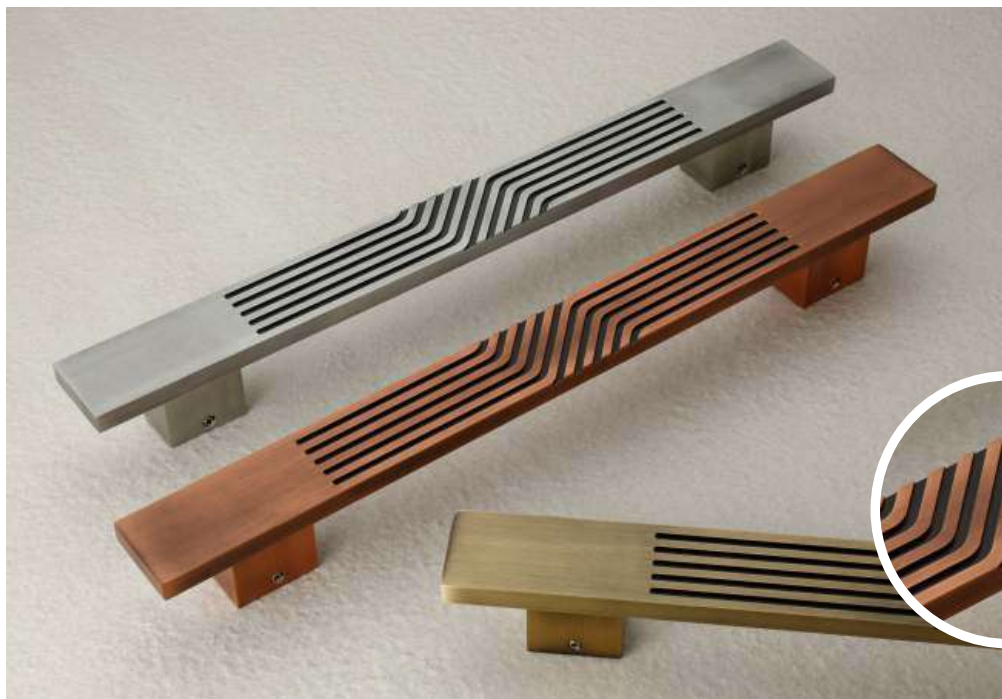

Main Door & Glass Door Handle