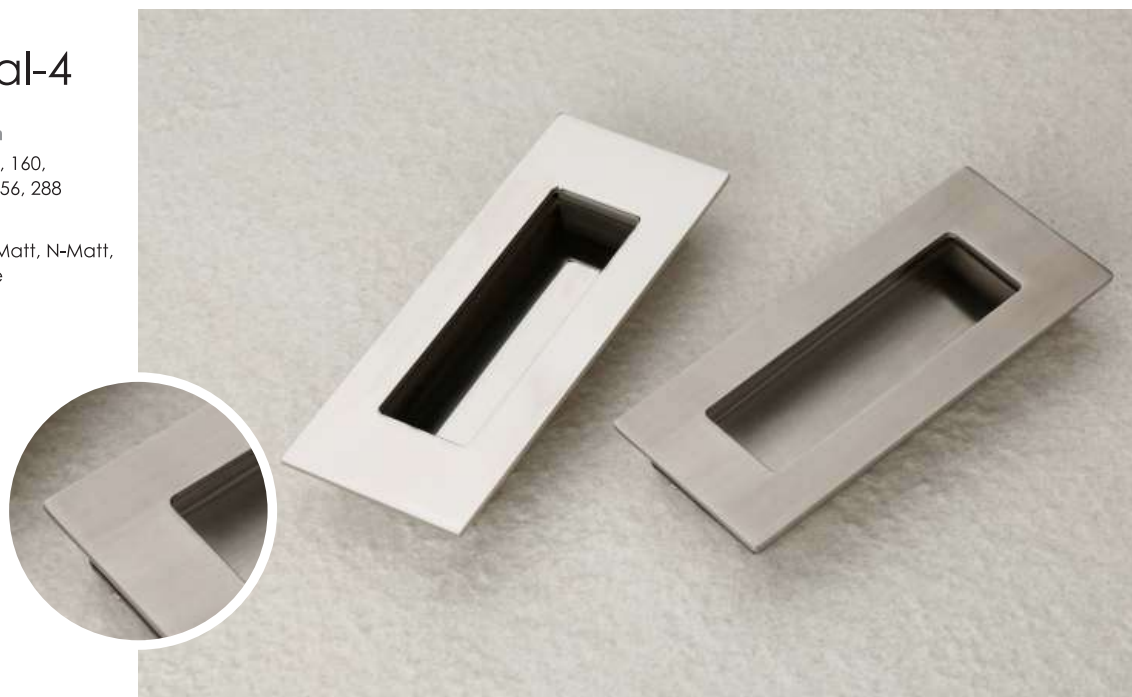

Conceal-4

- **Size in mm**
  64, 96, 128, 160,
  192, 224, 256, 288
- **Finish**
  CP, Brush Matt, N-Matt,
  Chocolate
- **Material**
  Aluminum