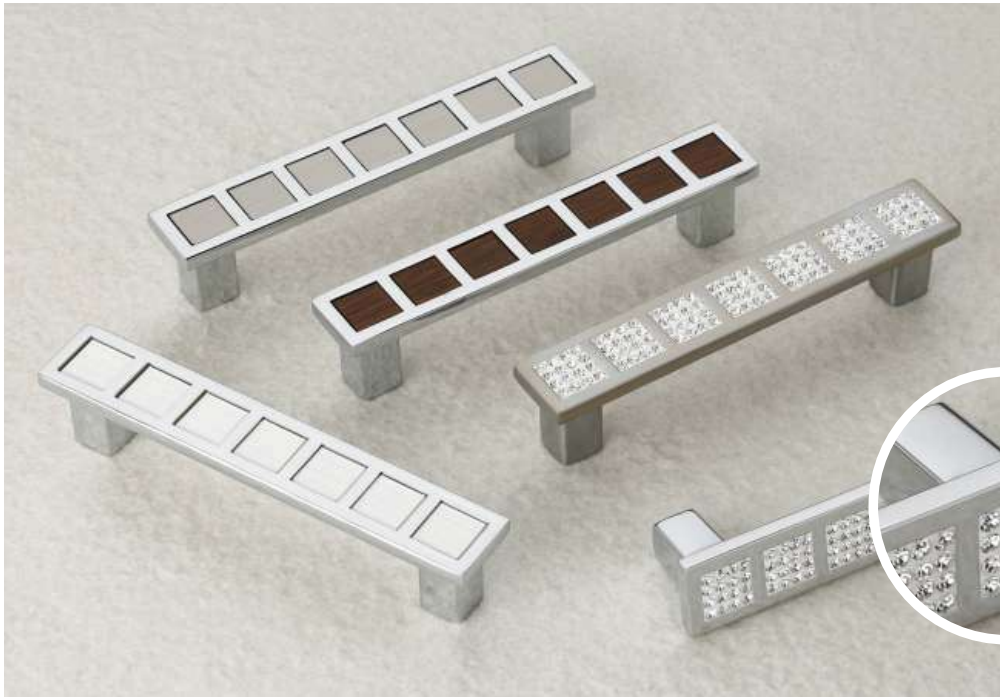

Cabinet Handle