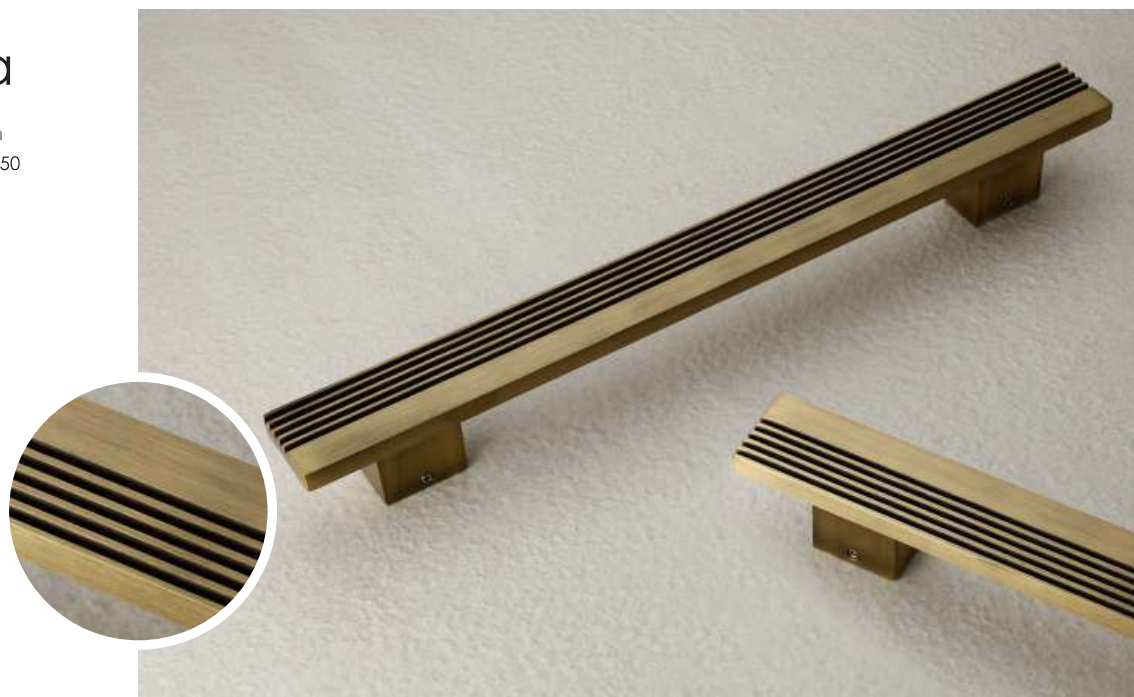

 Material
Aluminum

Breeza

 Size in mm
200, 300, 450

 Finish
Antique

 Material
Aluminum

Main Door & Glass Door Handle

Tarang

-  Size in mm
200, 300
-  Finish
Antique, Satin, Silver
-  Material
Aluminum