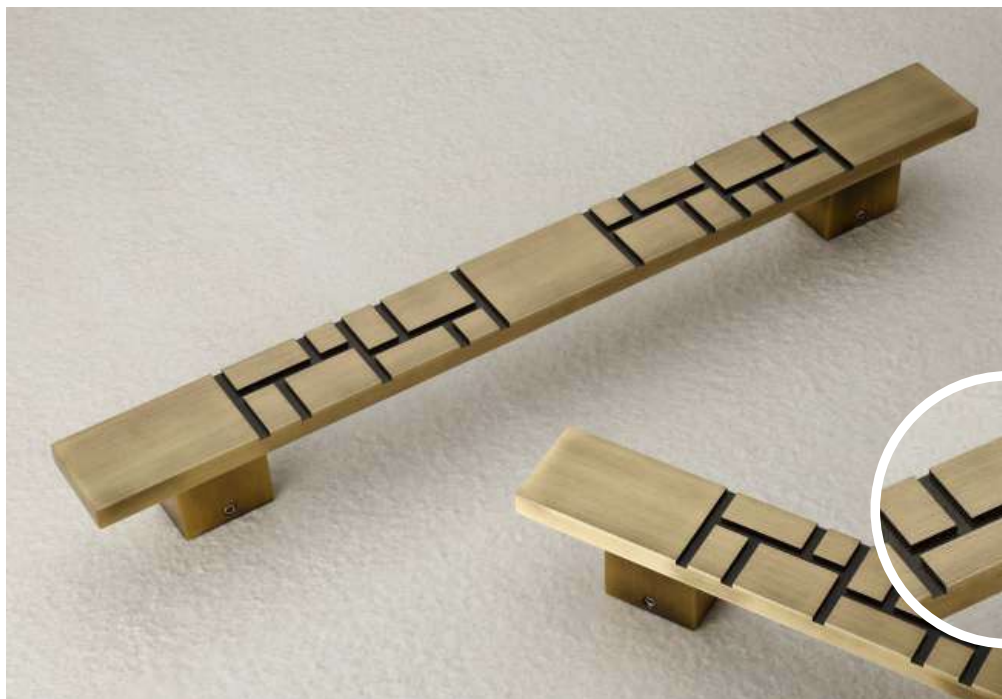

Main Door & Glass Door Handle