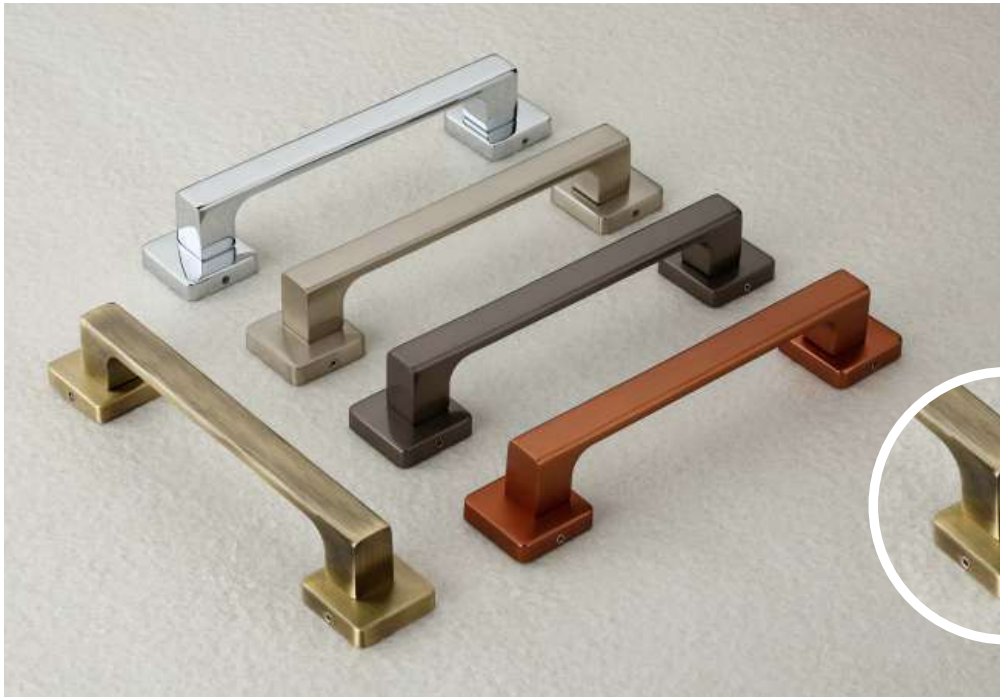

Main Door Handle