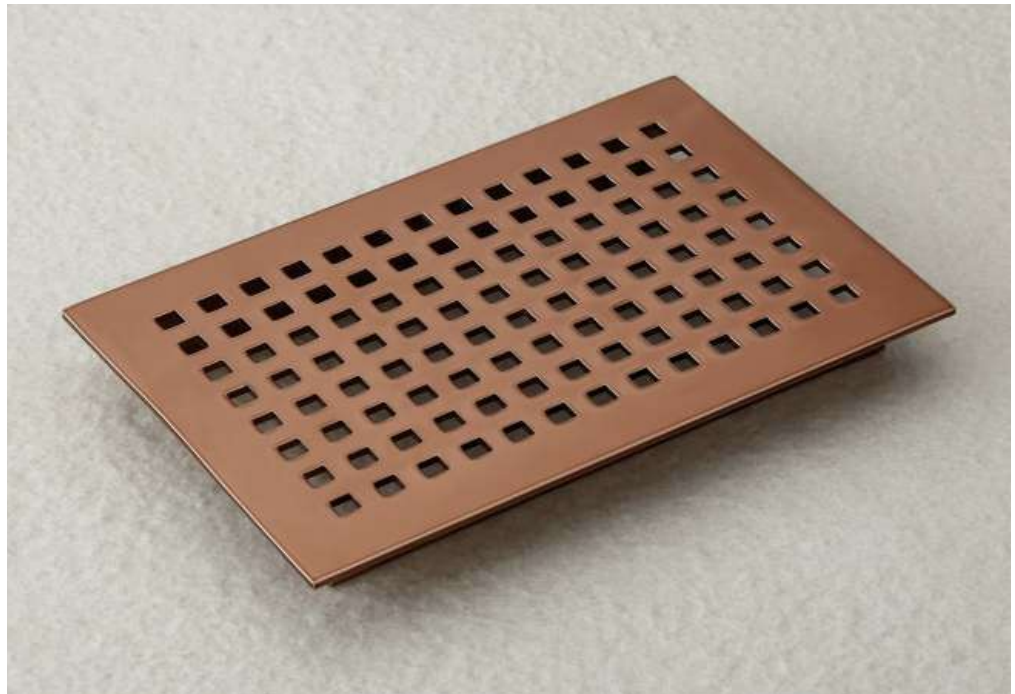

Kitchen Jali

Size in inch
4" x 4", 6", 8", 10", 12"

Finish
Choco, Matt, Black

Material
Aluminum