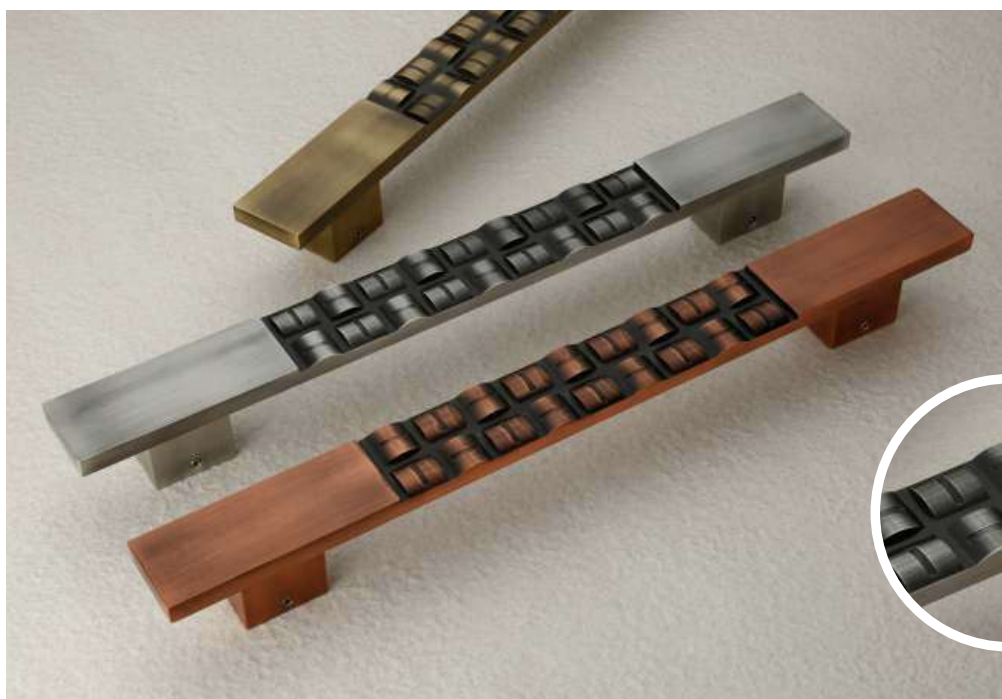

Main Door & Glass Door Handle