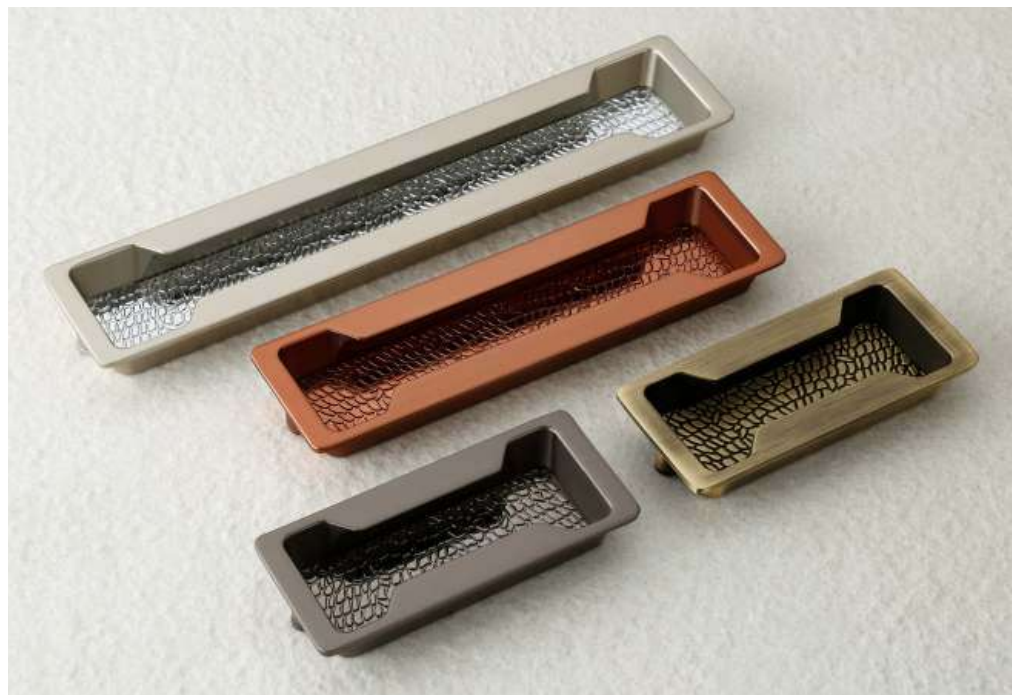

Conceal Handle

Spy

Size in mm
96, 160, 224

Finish
Satin/CP, Black/TT, Choco/TT,
Black/Gold, Antique

Material
Zinc

Decor

Size in mm
96, 160, 224

Finish
Choco/Matt,
Gold/Black,
Antique/Black,
IMP Black/TT,
Satin/CP

Material
Zinc