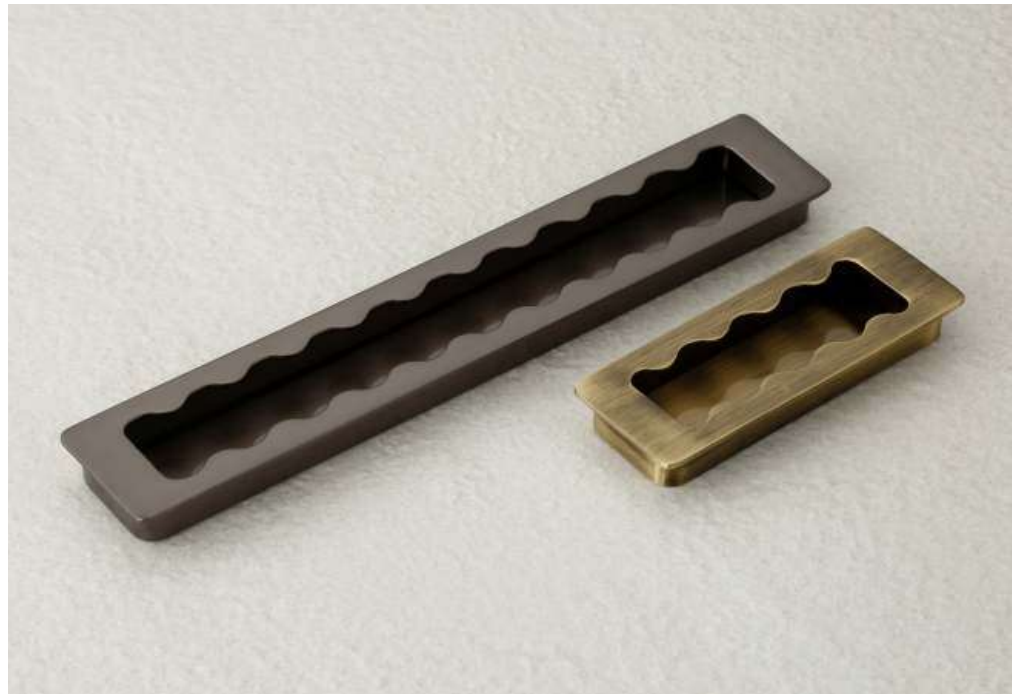

Conceal Handle

Goldfish

 Size in mm
96, 160, 224

 Finish
Satin/White,
Satin/Brown

 Material
Zinc + ABS

Jellyfish

 Size in mm
96, 160, 224

 Finish
Matt, Antique, Black

 Material
Zinc

Conceal Handle

Spy

Size in mm
96, 160, 224

Finish
Satin/CP, Black/TT, Choco/TT,
Black/Gold, Antique

Material
Zinc

Decor

Size in mm
96, 160, 224