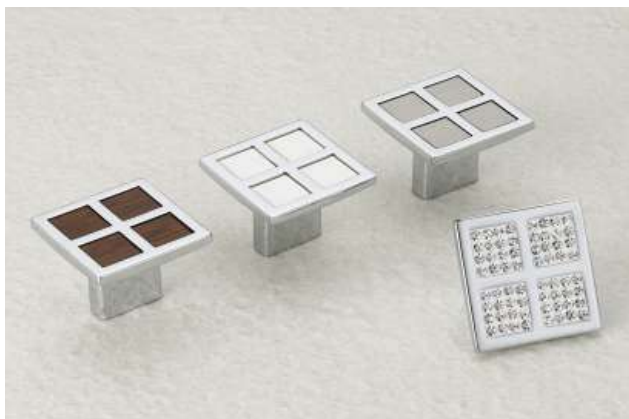

Knob

Knob-12

Finish
Silver, White, Wengi, White Diamond,
Red & White Diamond

Material
Zinc