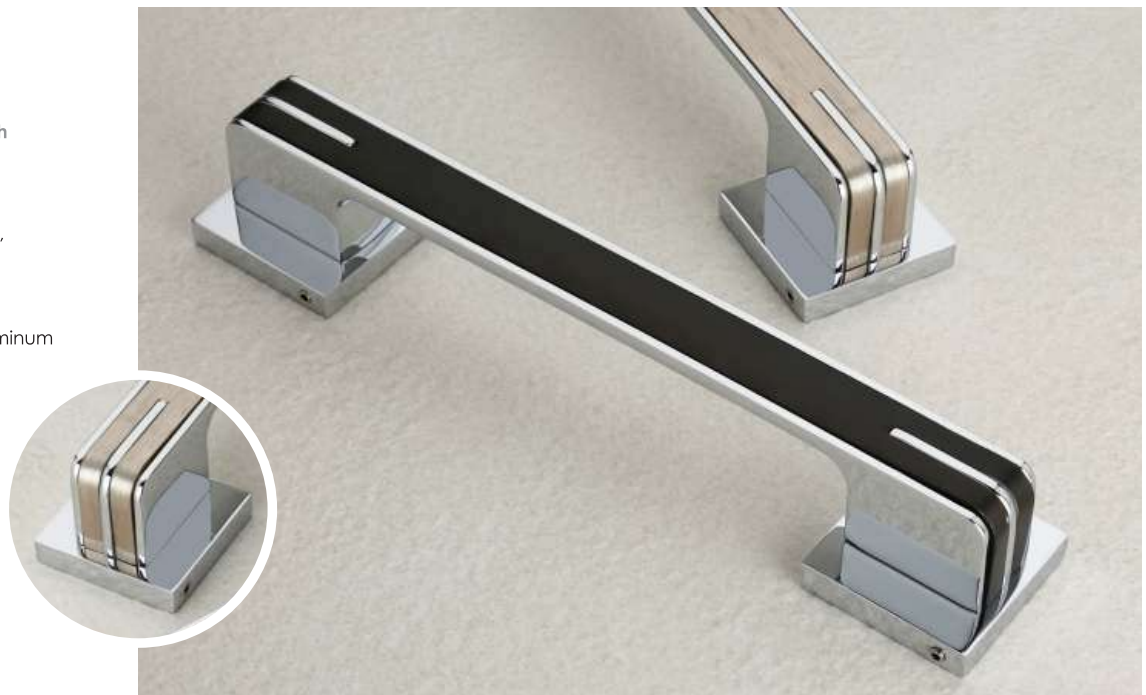

MH-25

- Size in Inch
  10", 12"
- Finish
  Brush Matt,
  Wengi
- Material
  Zinc + Aluminum