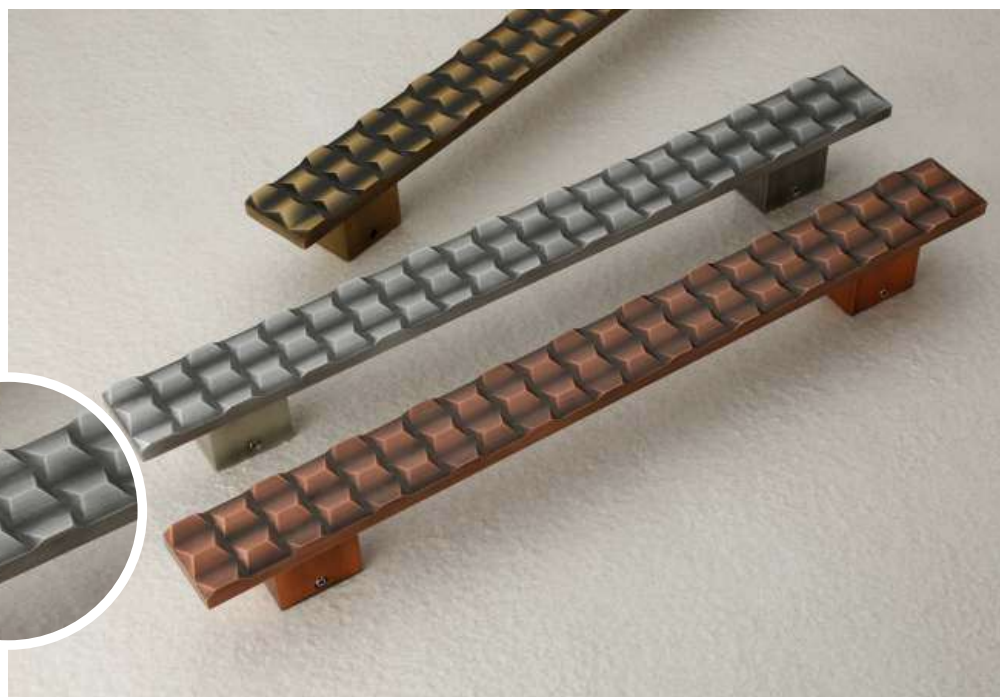

Brecker

Size in mm
200, 300, 450

Finish
Antique, Copper,
Silver

Material
Aluminum