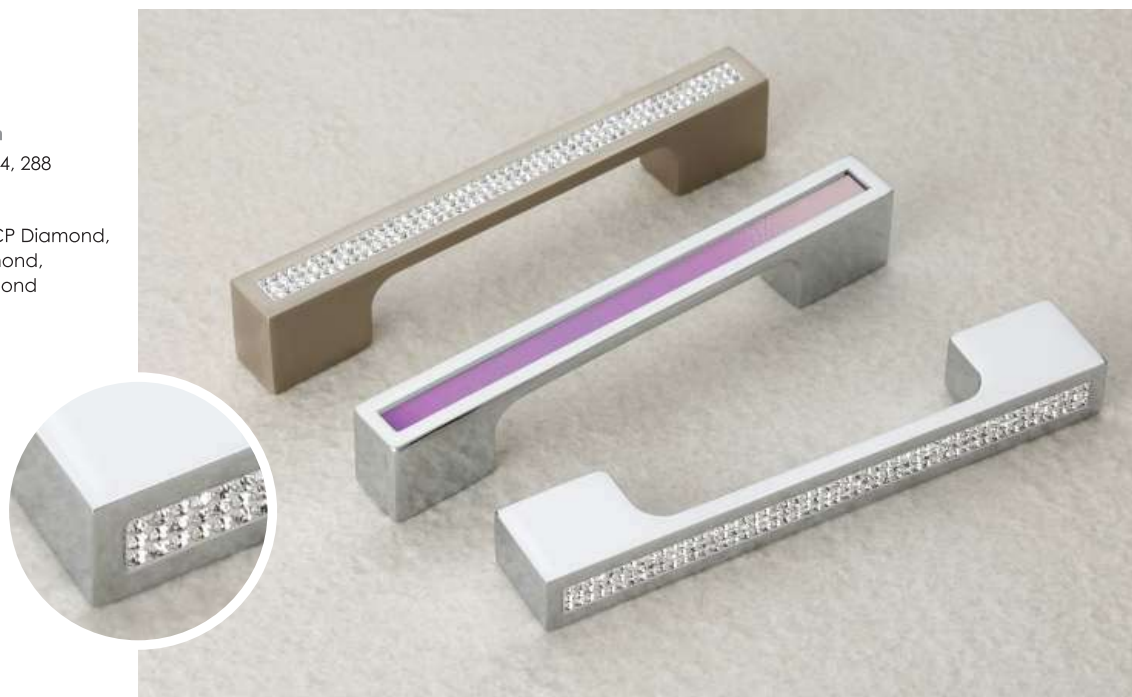

Coral

Size in mm
96, 160, 224, 288

Finish
CP Multi, CP Diamond,
Satin Diamond,
Matt Diamond

Material
Zinc