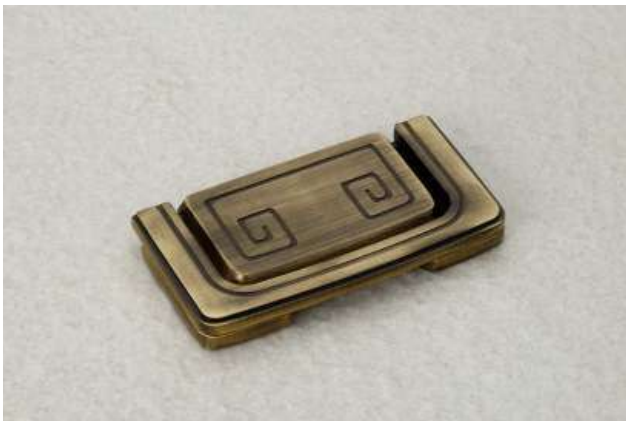

Royal Kadi

Finish
Antique

Material
Zinc