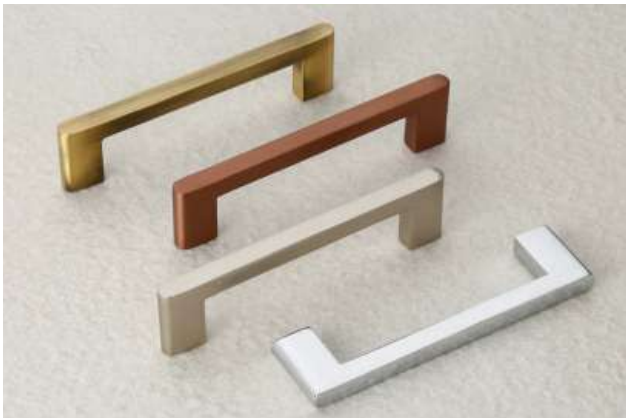

Appolo

- Size in mm
  96, 128, 160, 192, 224, 256, 288
- Finish
  CP, Satin, Matt, Cock, Antique
- Material
  SS 202