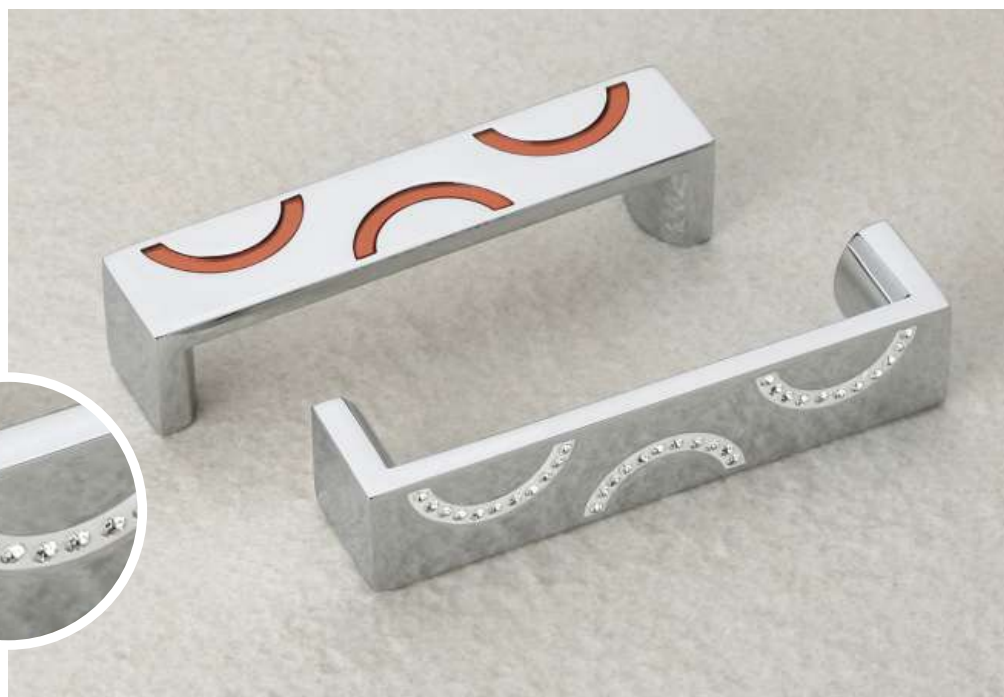

 Material
Zinc

Cabinet Handle

No-46

-  Size in mm
96, 128, 192, 256, 320
-  Finish
Silver, White,
Wengi, Brown Wave
-  Material
Zinc

No-47

-  Size in mm
96, 160, 224, 288
-  Finish
CP Diamond,
Satin Diamond,
CP Copper
-  Material
Zinc