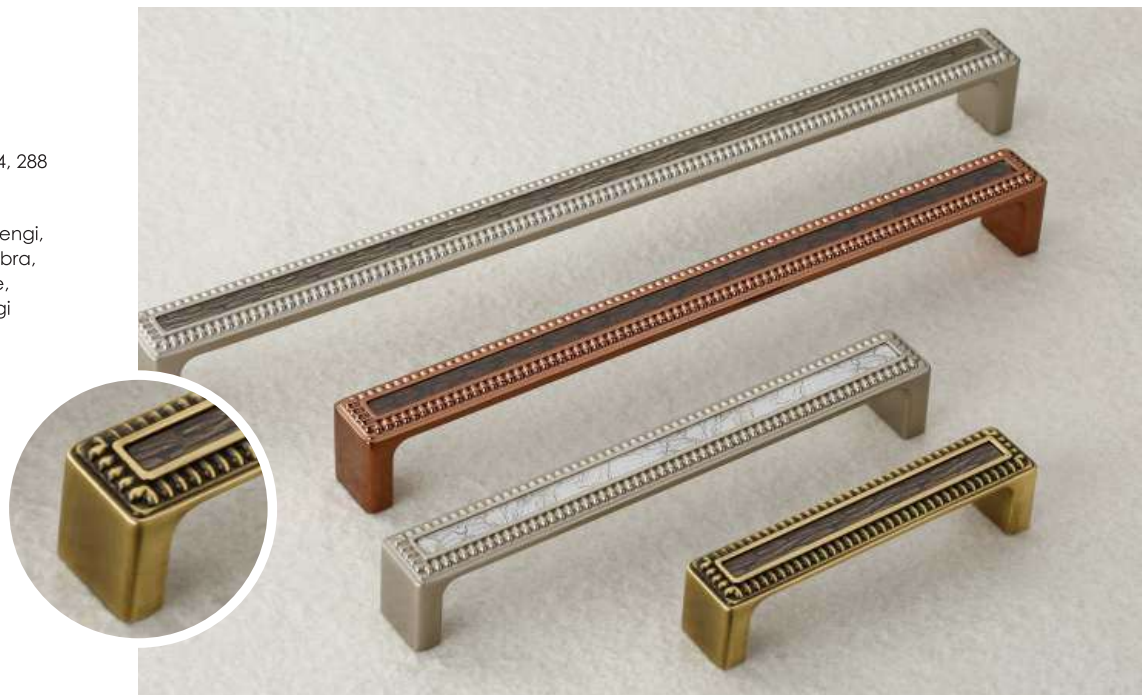

 Finish
Antique Diamond,
Satin Diamond,
PVD Gold Diamond,
Grey Diamond,
Choco Diamond

 Material
Zinc

Rich

 Size in mm
96, 160, 224, 288

 Finish
Antique/Wengi,
Choco/Cobra,
Satin/White,
Satin/Wengi

 Material
Zinc