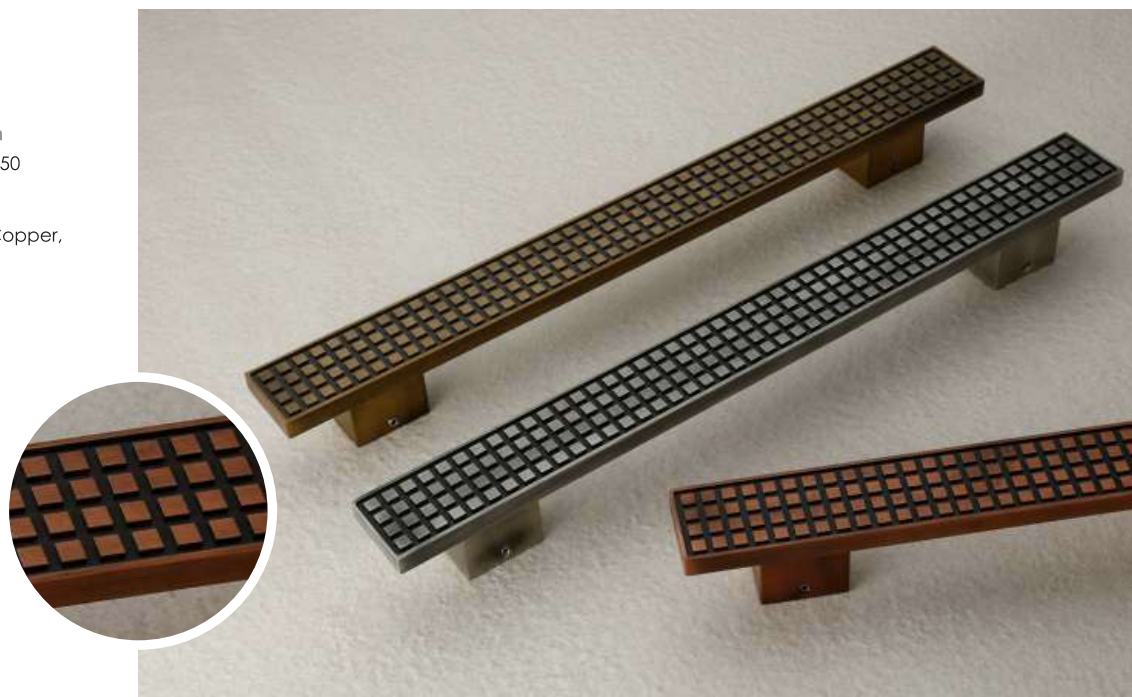

Dot

Size in mm
200, 300, 450

Finish
Antique, Copper,
Silver

Material
Aluminum