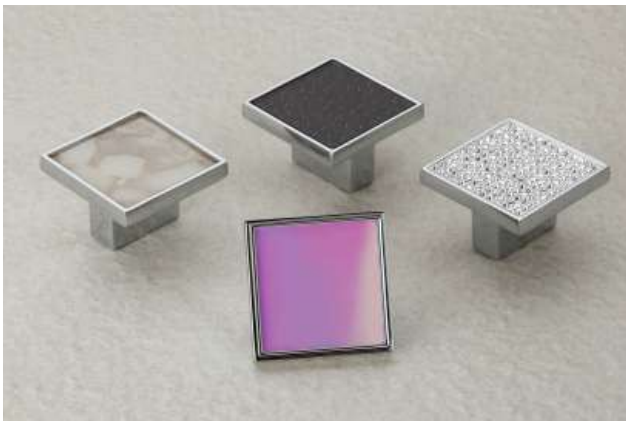

Size
Small, Big

Finish
CP, Satin, Antique,
Black, Cock

Material
Zinc

Kingdom Knob

Finish
CP, Satin, Antique, Copper, Black

Material
Zinc

Hippo Knob

Finish
CP Diamond, CP White, CP Multi, CP Wengi