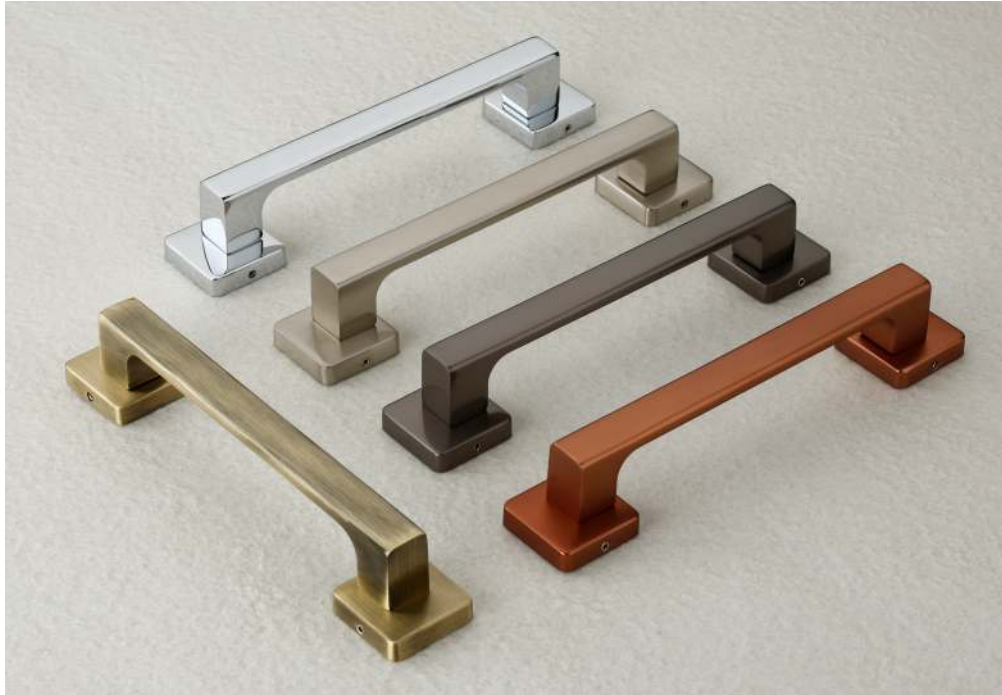

## Taj

Size in mm  
200, 250, 300, 450, 600

Finish  
Antique, Black/TT  
Choco/TT

Material  
SS + Zinc

## Main Door Handle